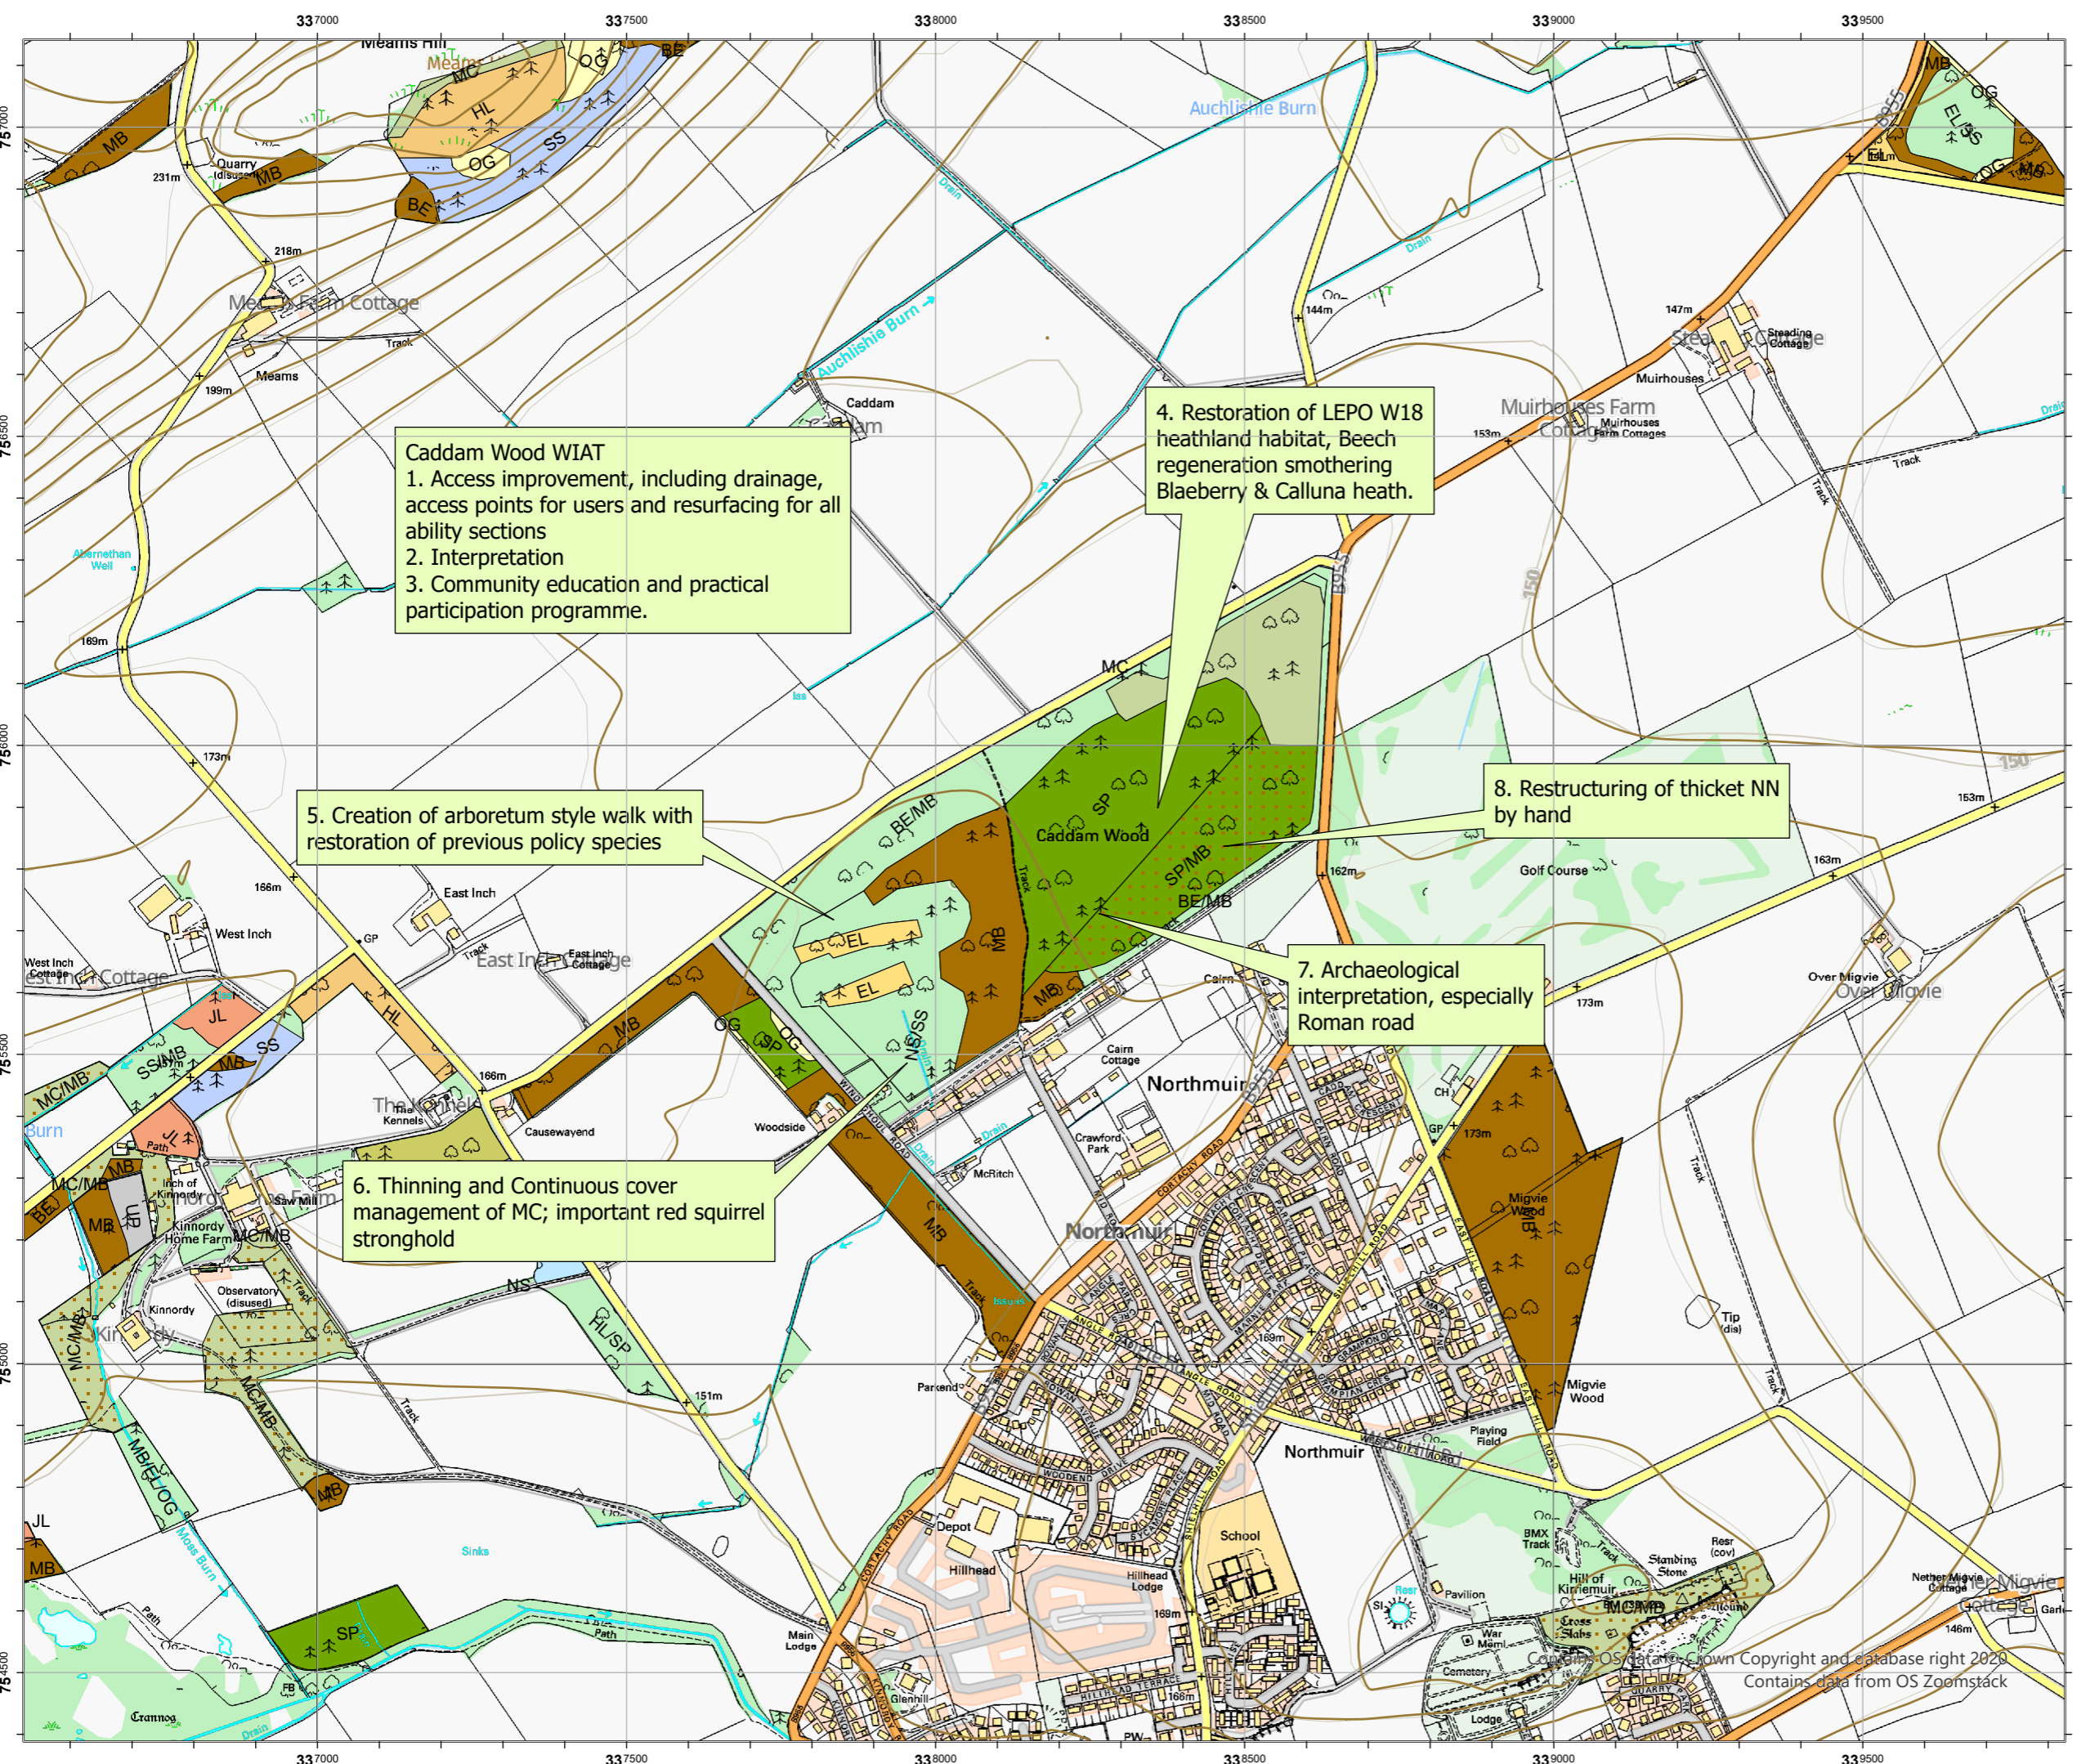

Map Centre: 338176E 755765N m

Scale: 1:10,000

Scale correct when printed at A3

0 100 200 300 400 500

Meters

Reproduced from the Ordnance Survey imagery with the permission of HMSO © Crown Copyright. OS Licence 100063085

Greenbeard Forestry, Munros Sawmill, Old Evanton Road, Dingwall, IV15 9UN

Caddam Wood WIAT
1. Access improvement, including drainage, access points for users and resurfacing for all ability sections
2. Interpretation
3. Community education and practical participation programme.

5. Creation of arboretum style walk with restoration of previous policy species

6. Thinning and Continuous cover management of MC; important red squirrel stronghold

4. Restoration of LEPO W18 heathland habitat, Beech regeneration smothering Blaeberry & Calluna heath.

7. Archaeological interpretation, especially Roman road

8. Restructuring of thicket NN by hand

Contains data from OS Zoomstack
Crown Copyright and database right 2020